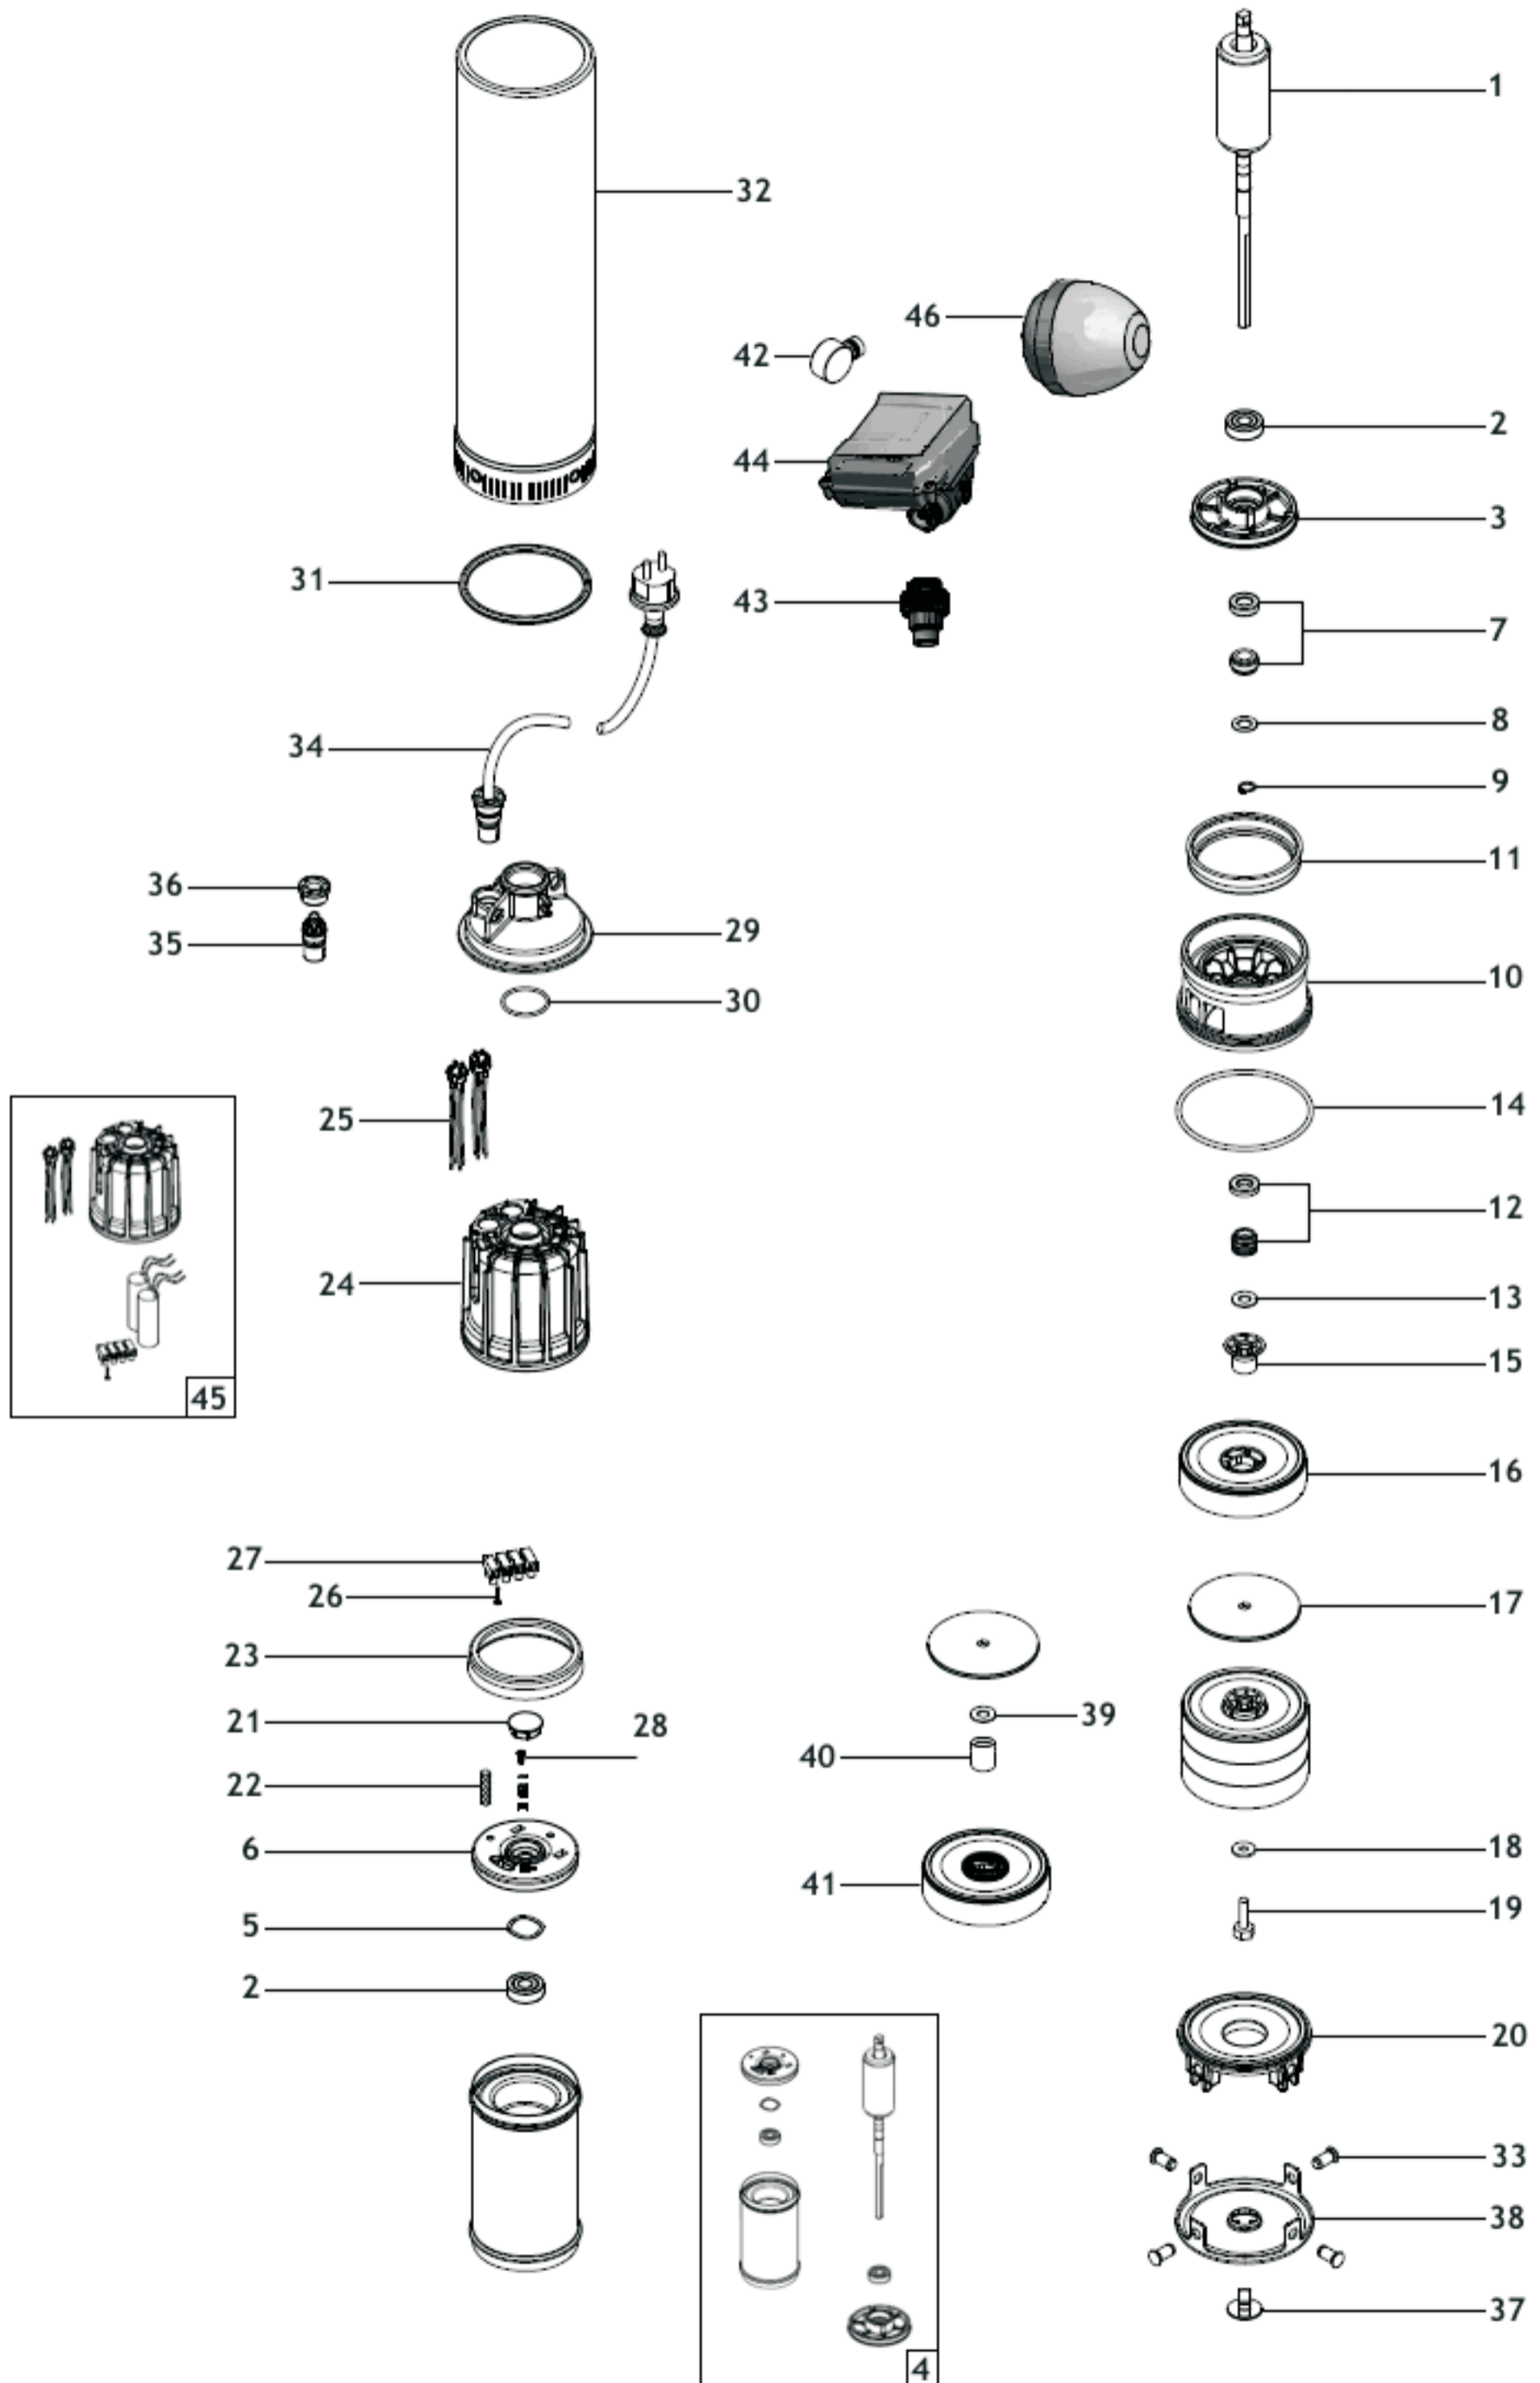

ACUAPLUS N

KIT ACUAPLUS

KIT PRES 1"1/4